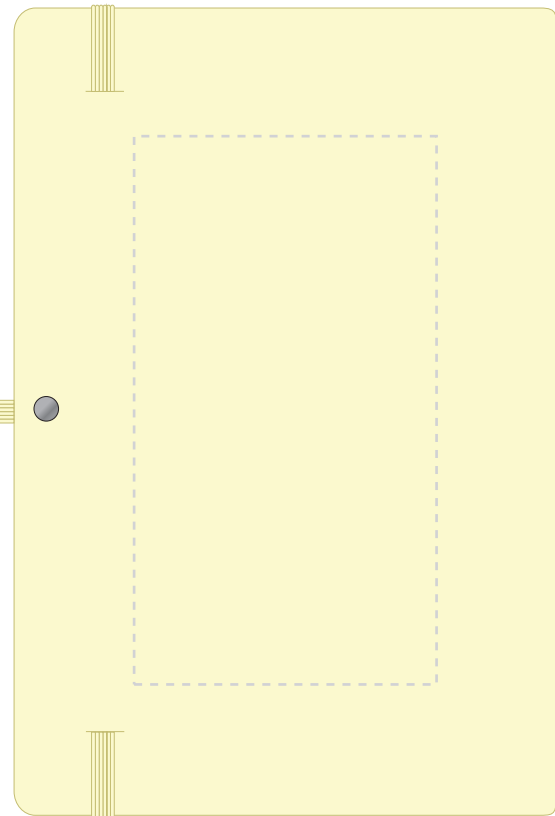

We stock this item in the following colours

PANTONE REFERENCE(S)

Debossing / Foil Blocking

Product Image for visualisation - colours may vary

ARTWORK SCALE 50%

- CENTRED TO PRINT AREA
- CENTRED TO NOTEBOOK

ARTWORK SCALE 50%

- CENTRED TO PRINT AREA
- CENTRED TO NOTEBOOK

The dashed line is to demonstrate print area and will not appear on your printed item

PLEASE NOTE:

- All colours including print and product are for visual purposes only and should not be regarded as the actual colour of the product and print.
- Some products may vary from batch to batch and may differ from previous orders.
- The colour and texture of a product can also have an effect on the final print colour.
- By approving this order we accept that you understand these terms.

To proceed, please approve visual via the online system.

ARTWORK SCALE 100%
Max print area: 145mm x 80mm

ARTWORK SCALE 100%
Max print area: 145mm x 80mm